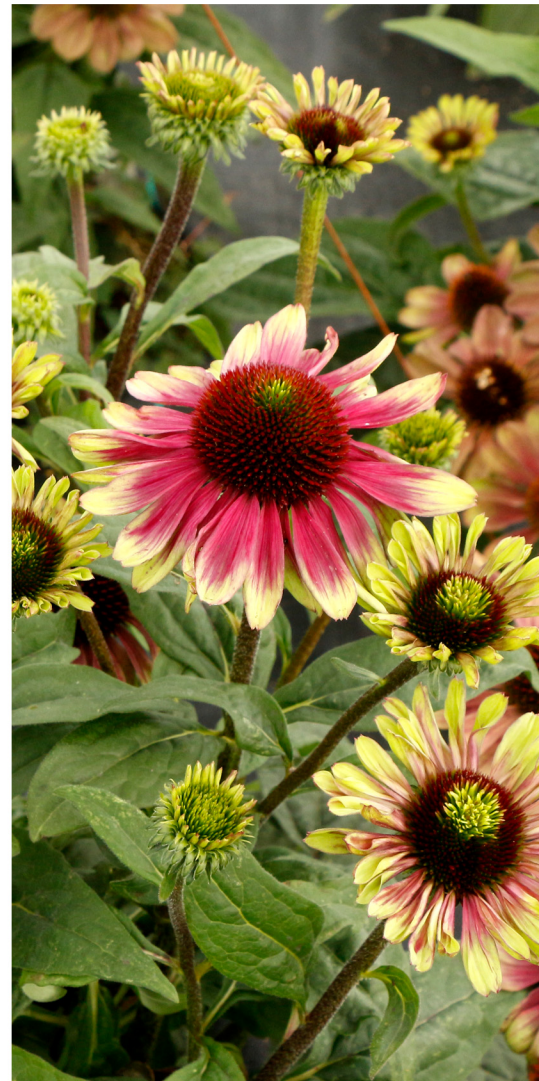

TERRA NOVA® Nurseries Introduction

ECHINACEA

'SWEET SANDIA'

- Single, broad petaled flowers each look a slice of watermelon
- Compact habit and tons of flowering stems
- Uniformity of this clonal variety make scheduling and sales easy
- Foliage Height: 19" - Foliage Spread: 16" - Flower Height: 24"
- Zones 4-9 - Full sun