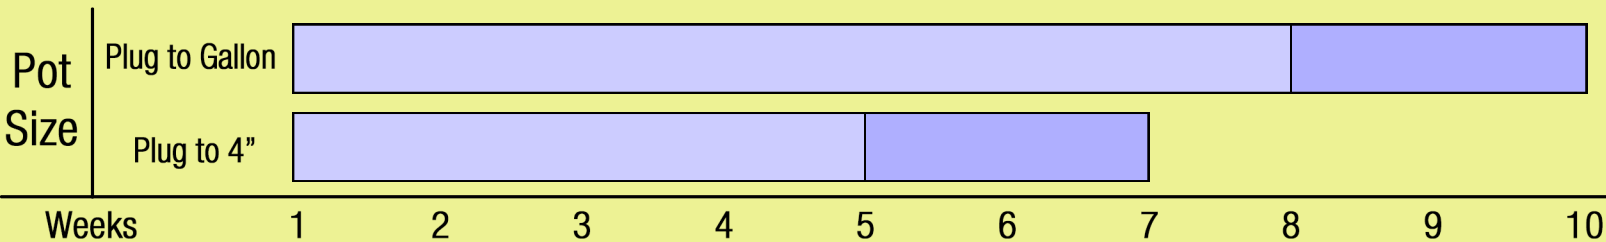

Growing Recipe

BRUNNERA ALCHEMY™ SILVER

ALCHEMY™ SERIES

Approximate Finish Time From Liner

☐ = Minimum ☐ = Maximum

pH: 5.5 - 6.8	Fertilization Recommendations: 50 PPM	EC: 0.5 - 0.7
Light Levels: Shade to part sun	Water Requirements: Dry moderately between waterings	
Hardiness Zones: 4 - 9	Possible Problems: <u>Insect</u> : Aphids are possible <u>Diseases</u> : Xanthomonas is possible if plants are stressed	
Habit: Mounding		
Day Length for Flowering: Long day		

Do NOT bury the crown of the plug

Description

This vigorous selection will impress you with its showy silver foliage and great crown count. The leaves of ALCHEMY™ Silver are textured and substantial, and should hold up well in southern climates as well as the north.