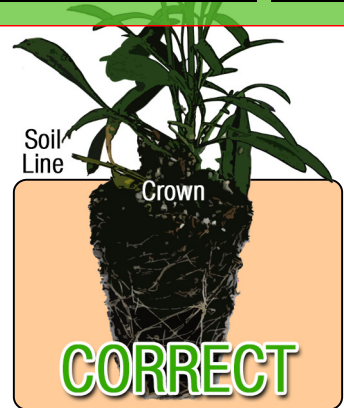

Growing Recipe

BRUNNERA ALCHEMY™ SILVER

ALCHEMY™ SERIES

Approximate Finish Time From Liner

☐ = Minimum ☐ = Maximum

pH: 5.5 - 6.8	Fertilization Recommendations: 50 PPM	EC: 0.5 - 0.7
Light Levels: Shade to part sun	Water Requirements: Dry moderately between waterings	
Hardiness Zones: 4 - 9	Possible Problems: <u>Insect</u> : Aphids are possible <u>Diseases</u> : Xanthomonas is possible if plants are stressed	
Habit: Mounding		
Day Length for Flowering: Long day		

Do NOT bury the crown of the plug

Description

This vigorous selection will impress you with its showy silver foliage and great crown count. The leaves of ALCHEMY™ Silver are textured and substantial, and should hold up well in southern climates as well as the north.