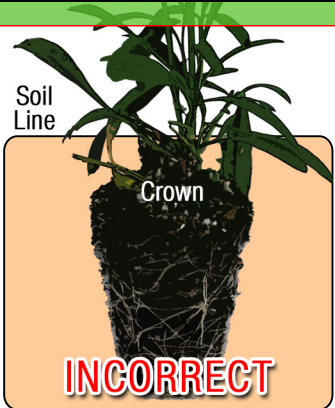

Growing Recipe

BRUNNERA ALCHEMY™ SILVER

ALCHEMY™ SERIES

Approximate Finish Time From Liner

☐ = Minimum ☐ = Maximum

pH: 5.5 - 6.8	Fertilization Recommendations: 50 PPM	EC: 0.5 - 0.7
Light Levels: Shade to part sun	Water Requirements: Dry moderately between waterings	
Hardiness Zones: 4 - 9	Possible Problems: <u>Insect</u> : Aphids are possible <u>Diseases</u> : Xanthomonas is possible if plants are stressed	
Habit: Mounding		
Day Length for Flowering: Long day		

Do NOT bury the crown of the plug

Description

This vigorous selection will impress you with its showy silver foliage and great crown count. The leaves of ALCHEMY™ Silver are textured and substantial, and should hold up well in southern climates as well as the north.