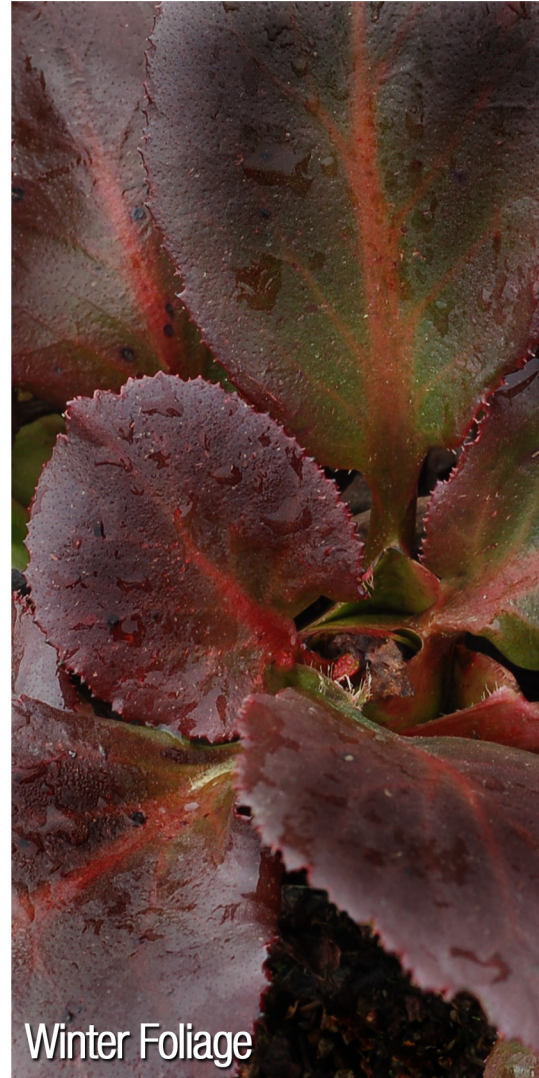

Terra Nova® Nurseries Introduction

BERGENIA

DRAGONFLY™ SERIES

Winter Foliage

DRAGONFLY™ 'SAKURA'

- Semi-double pink flowers
- Evergreen, compact habit
- Purple-black winter leaves
- Foliage Height: 10" - Foliage Spread: 12" - Flower Height: 15"
- Zones 4-9 - Sun to part shade