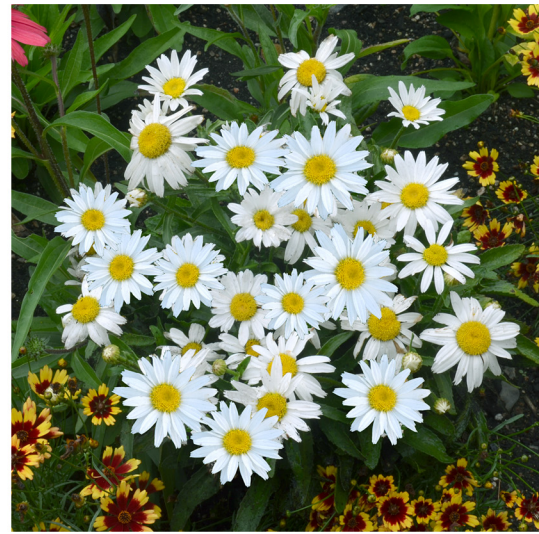

Terra Nova® Nurseries Introduction

LEUCANTHEMUM

'SNOWBOUND'

- Masses of single white daisies
- Late spring through summer bloom
- Short and neat - a very low mound
- Foliage Height: 15" - Foliage Spread: 28" - Flower Height: 18"
- Zones 5-8 - Full sun